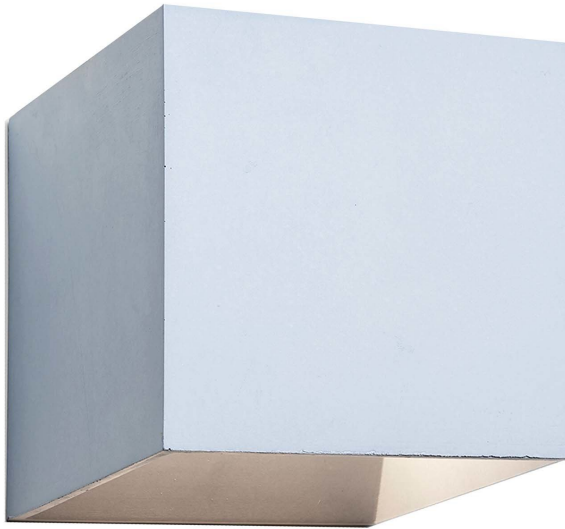

ARTEMEST

LIGHTING : SCONCES & WALL LAMPS

Plato Design

LIGHT BLUE SCONCE

\$170

DESCRIPTION

This elegant and minimalist sconce is part of a collection handcrafted of ultra thin concrete in Plato's workshop in Rome. The rigorous cubic shape is tinted in a delicate light blue color that will fit a modern, pastel-palette children's bedroom, bathroom or study. Flanking an entryway mirror or a contemporary bed, this piece will set a sophisticated tone, with its acrylic glass bottom diffusing a soft light. Hardwired and weighing 1.1 kg, this piece is suitable only for interiors. G9 max 10W LED light bulb not included.

DETAILS & DIMENSIONS

- Material: Concrete Acrylic glass
- Dimensions (in): W 4.92 x D 4.92 x H 4.92
- Dimensions (cm): W 12.5 x D 12.5 x H 12.5
- Handmade In Italy