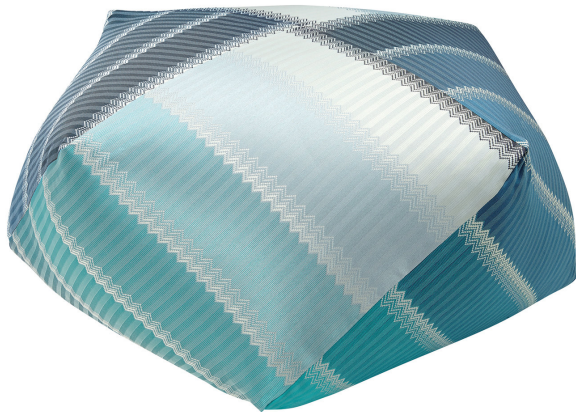

FURNITURE : SEATING : OTTOMANS & POUFS

*MissoniHome*

## WELLS LIGHT BLUE DIAMANTE POUF

\$1,220

### DESCRIPTION

Missoni's Wells diamond pouf is accented with a subtle tonal pattern. The diamond structure of this pouf showcases the gradient for an interesting design. Bring one to your home to add seating in a pinch or color to any room. This polyester mat pouf is in jacquard fabric with blended chevron patchwork.

### DETAILS & DIMENSIONS

- Material: Textiles
- Dimensions (in): W 23.62 x D 17.72 x H 17.72
- Dimensions (cm): W 60 x D 45 x H 45
- Handmade In Italy