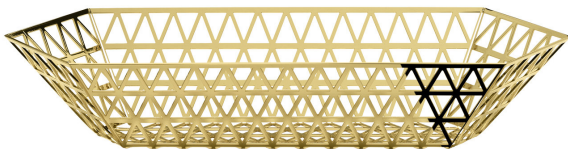

# ARTEMEST

TABLETOP : MORE TABLETOP : CENTERPIECES

*Ghidini 1961*

**LIMOUSINE BASKET GOLD BY RICHARD HUTTEN**

\$460

## DESCRIPTION

This exquisite tray is part of the Tip Top collection and was entirely made in stainless steel that was then given a brass finish to obtain its distinctive golden glow. This warm hue adds a gentle accent to the rigorous structure of the tray, which creates a hexagonal silhouette with a repetition of triangles over its base and sides. Ideal to store and display small objects or food in a contemporary setting, this piece can be combined with other home decor objects by the same designer for a cohesive look.

## DETAILS & DIMENSIONS

- Material: Stainless steel
- Dimensions (in): W 14.96 x D 6.89 x H 2.76
- Dimensions (cm): W 38 x D 17.5 x H 7
- Handmade In Italy