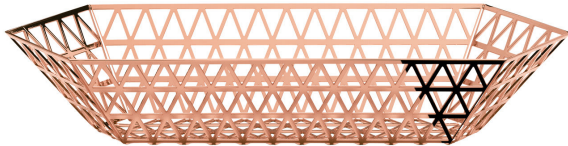

ARTEMEST

TABLETOP : MORE TABLETOP : TRAYS

Ghidini 1961

LIMOUSINE TRAY IN COPPER FINISH BY RICHARD HUTTEN

\$530

DESCRIPTION

Part of the Tip Top collection, this tray in stainless steel was given a copper finish and its pink-like glow gives a gentle touch to its geometric silhouette. The hexagonal section of the piece is created by a series of triangles that form the texture of its bottom and sides. Contemporary and sophisticated, this piece will add an exquisite touch to a modern decor and can be used as a centerpiece on the dining table or a bowl to store and display everyday objects or food.

DETAILS & DIMENSIONS

- Material: Stainless steel
- Dimensions (in): W 14.96 x D 6.89 x H 2.76
- Dimensions (cm): W 38 x D 17.5 x H 7
- Handmade In Italy