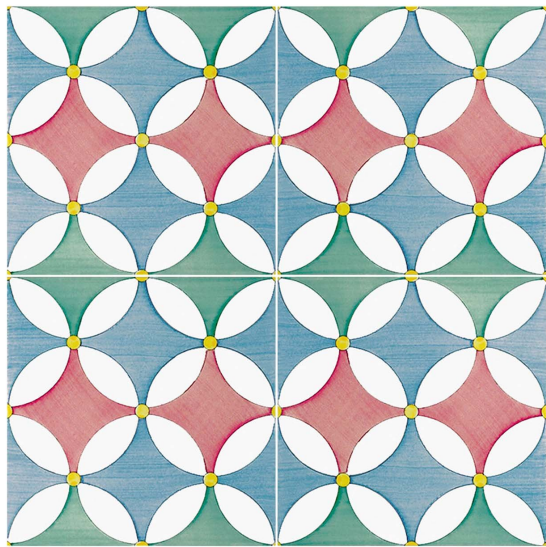

HOME DECOR : WALL & FLOOR DÉCOR : TILES

Francesco De Maio

LINEAMENTI FALERZO SET OF 25 CERAMIC TILES

\$290

DESCRIPTION

The elements of this composition (25 tiles, 20x20 cm each) create an optical illusion of overlapping circles, revealing a white stylized floral design, reminiscent of daisies, on a vibrant polychromatic background completed by a small yellow circle. The timeless elegance of this stunning piece is a perfect addition to any home decor. Thanks to its versatility, it is the perfect solution for the decoration of any wall or floor with elegance and appeal, making it adaptable to both residential and commercial environments.

DETAILS & DIMENSIONS

- Material: Ceramics
- Dimensions (in): W 39.37 x D 0.47 x H 39.37
- Dimensions (cm): W 100 x D 1.2 x H 100
- Handmade In Italy