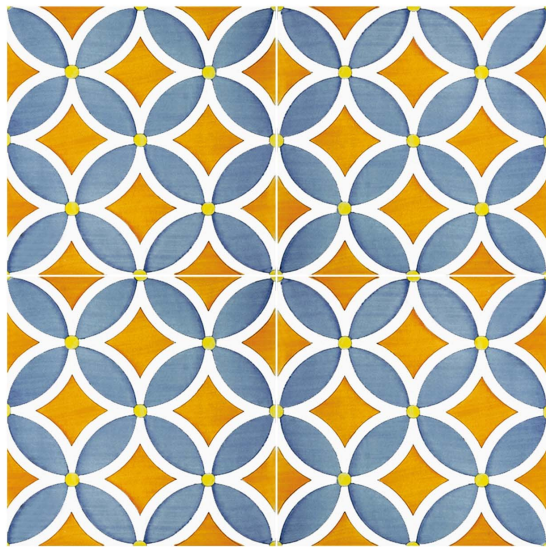

HOME DECOR : WALL & FLOOR DÉCOR : TILES

Francesco De Maio

LINEAMENTI PLAGIANO SET OF 25 CERAMIC TILES

\$290

DESCRIPTION

This skillful rendering of overlapping circles reveals a trompe l'oeil design of blue daisies accented by thick white borders. This intricate floral motif rests atop a warm honey-yellow background, mirroring the small yellow circle nested between the flowers and poetically evoking the heat of Neapolitan summers. A remarkable tile composition that comprises 25 tiles, each measuring 20x20 cm, sure to bring new energy into any interior design with its modern flair.

DETAILS & DIMENSIONS

- Material: Ceramics
- Dimensions (in): W 39.37 x D 0.47 x H 39.37
- Dimensions (cm): W 100 x D 1.2 x H 100
- Handmade In Italy