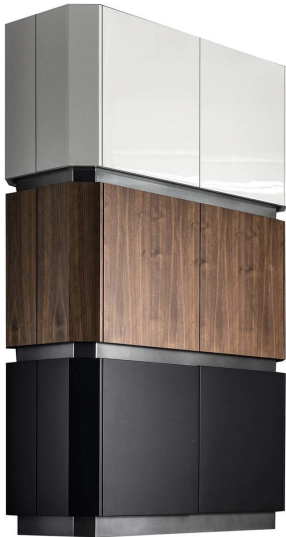

ARTEMEST

FURNITURE

Meroni & Colzani

LINGOTTO 1.2 SUPER CUPBOARD

\$11,230

DESCRIPTION

Part of the Lingotto Collection inspired by the famous building in Turin, this cupboard is a visually intriguing blend of classic warmth and industrial sophistication. This functional design embodies a dynamic fusion of materials in a three-module shape separated by liquid silver metal panels. This version is called Super Cupboard as it includes all three versions: glossy white lacquer, Canaletto walnut wood, and glossy black lacquer. The cut corners, internal glass shelves and soft-close doors add a stylish touch to this unconventional and statement-making piece.

DETAILS & DIMENSIONS

- Material: Walnut wood Metal Glass
- Dimensions (in): W 47.24 x D 20.47 x H 78.74
- Dimensions (cm): W 120 x D 52 x H 200
- Handmade In Italy