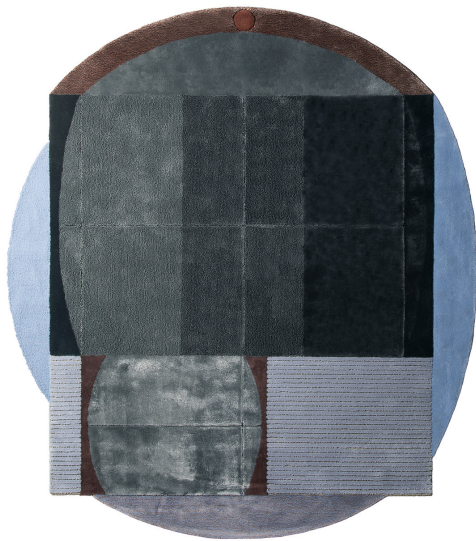

ARTEMEST

HOME DÉCOR : WALL & FLOOR DÉCOR : RUGS & CARPETS

Carpet Edition

LÒBIA MARMO RUG BY GIULIA FERRARIS

\$6,990

DESCRIPTION

An authentic artwork to be displayed in contemporary homes, this rug embodies the ever-changing perspective of architecture following the variation of light and time. Its vibrant abstract and asymmetrical pattern juxtaposes geometric shapes marked by assorted heights and neutral hues, brightened up by fresh accents of azure. New Zealand wool, Tencel, and linen are expertly hand-tufted to create areas of conflicting boucle and velvet textures with raised and grooved details.

DETAILS & DIMENSIONS

- Material: Textiles
- Dimensions (in): W 90.55 x D 102.36 x H 0.55
- Dimensions (cm): W 230 x D 260 x H 1.4
- Handmade In Italy