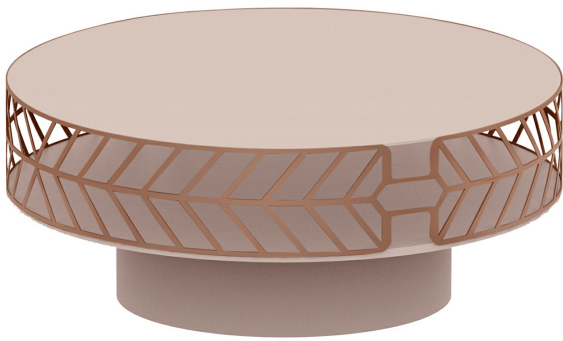

FURNITURE : TABLES : COFFEE TABLES

My Home

LOK BEIGE COFFEE TABLE BY ELENA SALMISTRARO

\$2,150

DESCRIPTION

An exquisite design piece of utmost refinement, this low coffee table by Elena Salmistraro is functional and aesthetically elegant. It features a rounded base and a larger, rounded top shelf attached to a lower one with a shaped metal structure. The delicate palette is composed of beige and golden pink. Please inquire with the Concierge for further information.

DETAILS & DIMENSIONS

- Material: Steel
- Dimensions (in): W 35.43 x D 35.43 x H 15.75
- Dimensions (cm): W 90 x D 90 x H 40
- Handmade In Italy