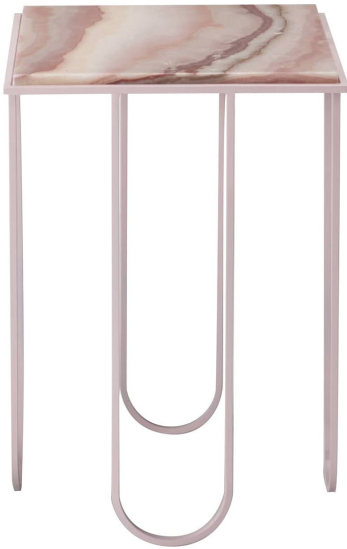

ARTEMEST

FURNITURE : TABLES : SIDE TABLES

DF DesignLab

LOLA PINK ONYX SIDE TABLE

\$990

DESCRIPTION

"LoLa" is an homage to femininity. It's lovely curves and gracious colors will bring a touch of grace to any interior space. Lola is the abstract representation of womanhood. Delicate, strong, light, bright, colorful, sharp and curvy are all key words translated into a product that isn't only functional, but beautiful and symbolic.

DETAILS & DIMENSIONS

- Material: Marble
- Dimensions (in): W 14.57 x D 14.57 x H 19.69
- Dimensions (cm): W 37 x D 37 x H 50
- Handmade In Italy