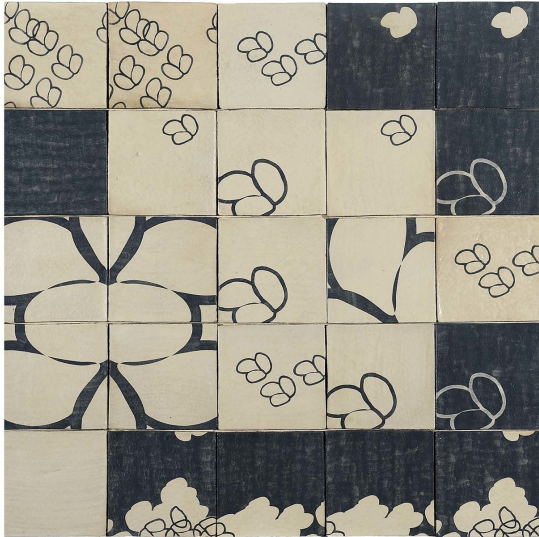

ARTEMEST

HOME DECOR : WALL & FLOOR DÉCOR : TILES

Studio Le Nid

LOLEANDRO 25-TILES PANEL

\$615

DESCRIPTION

Reminiscent of Joan Miro's Abstract compositions, this whimsical ceramic panel is a dynamic dance of color, lines, and forms. Hand-painted and glazed for a smooth and vibrant aesthetic, this panel features 25 tiles with abstracted lettering and delicate flower motifs hand-drawn with black paints all on an ivory background. Ideally installed with minimal grouting, this panel is best showcased in a variety of any configuration in a kitchen, bathroom, powder room, or a patio with a pool.

DETAILS & DIMENSIONS

- Material: Ceramics
- Dimensions (in): W 39.37 x D 39.37 x H 0.71
- Dimensions (cm): W 100 x D 100 x H 1.8
- Handmade In Italy