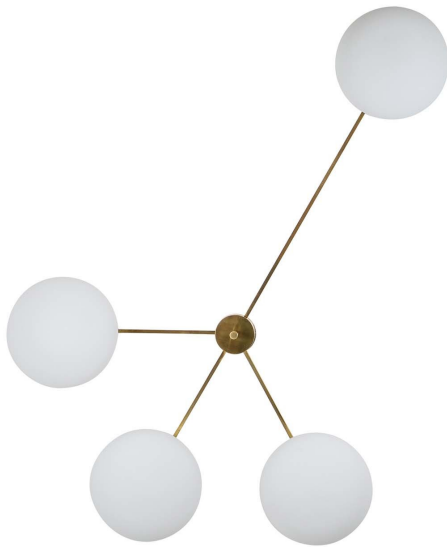

ARTEMEST

LIGHTING : SCONCES & WALL LAMPS

Design for Macha

LOVE BRASS LAMP

\$5,710

DESCRIPTION

A brass lamp with a trident-like shape that holds 4 opaline light globes at its 4 ends. It's entirely made in Italy and it can work both with LED or incandescent light bulbs (not included) and can be wired both for Europe and North America. This piece doesn't have bizarre or weird colors hence it can suit any interior style.

DETAILS & DIMENSIONS

- Material: Brass Opaline
- Dimensions (in): W 15.75 x D 3.54 x H 23.23
- Dimensions (cm): W 40 x D 9 x H 59
- Handmade In Italy