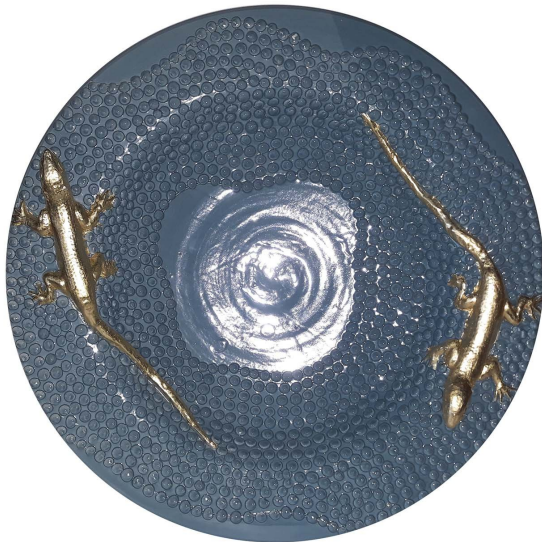

ARTEMEST

HOME DECOR : OTHER DÉCOR : DECORATIVE PLATES

Ceramiche Imma

LUCERTOLE PALE BLUE PLATE

\$360

DESCRIPTION

This stunning plate is part of the Lucertole collection, a series of decorative and functional objects adorned with a striking texture and superbly depicted lizards. In this case, the vivid shade of pale blue of the background is enlivened by the dynamic surface in bas-relief, alternating in waves to a smooth finish. Two lizards with a gold finish stand on the plate rim, creating a sense of movement and adding a sensual and organic quality to the piece.

DETAILS & DIMENSIONS

- Material: Ceramics
- Dimensions (in): W 21.65 x D 21.65 x H 4.72
- Dimensions (cm): W 55 x D 55 x H 12
- Handmade In Italy