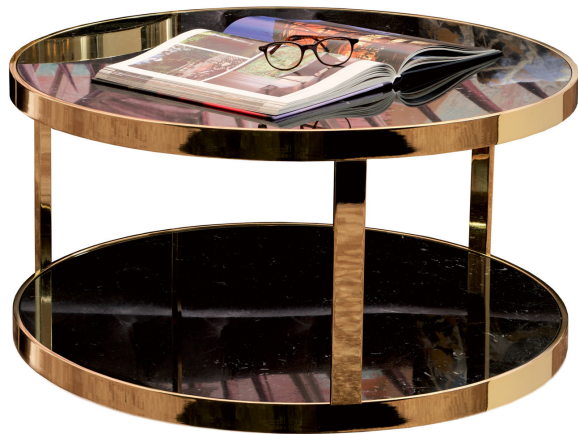

# ARTEMEST

FURNITURE : TABLES : COFFEE TABLES

*DOM Edizioni*

## LUIGI COFFEE TABLE WITH GLOSSY FINISH

\$5,560

### DESCRIPTION

Part of the Luigi Collection, this elegant coffee table boasts a timeless flair. The metallic structure in which base and top mirrors each other, connected by three vertical elements. The top in glass offers an unobstructed view of the base. The glossy finish of the metal creates lavish reflections with the surrounding lights, creating a visually strong accent around which sofas and armchair congregate in an elegant living room.

### DETAILS & DIMENSIONS

- Material: Glass Metal
- Dimensions (in): W 31.89 x D 31.89 x H 15.75
- Dimensions (cm): W 81 x D 81 x H 40
- Handmade In Italy