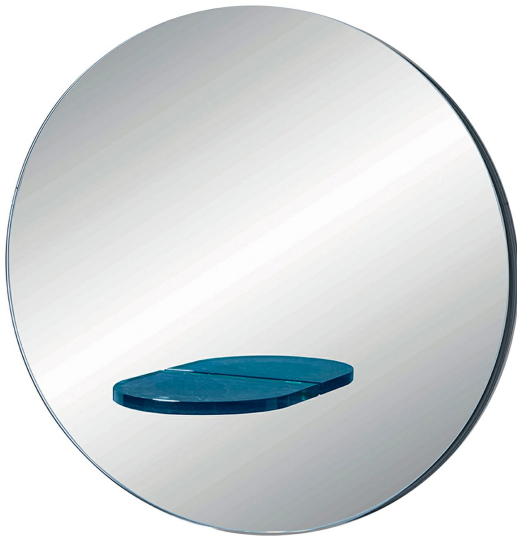

ARTEMEST

HOME DECOR : MIRRORS : WALL MIRRORS

Internoitaliano

LULA BLUE MIRROR BY COLACI & SANFELICI

\$920

DESCRIPTION

Ideal for elevating contemporary entryways and bathrooms, this exquisite circular mirror flaunts a minimalist design of extraordinary refinement and functionality. A rounded element in blue glass (RAL 5009) protrudes from the mirrored glass, creating a compact surface where to display home fragrances, tiny flower vases, or beauty essentials. The lacquered MDF panel placed at the bottom is equipped with hooks for safe anchoring to walls.

DETAILS & DIMENSIONS

- Material: Glass
- Dimensions (in): W 25.20 x D 15.75 x H 25.20
- Dimensions (cm): W 64 x D 40 x H 64
- Handmade In Italy