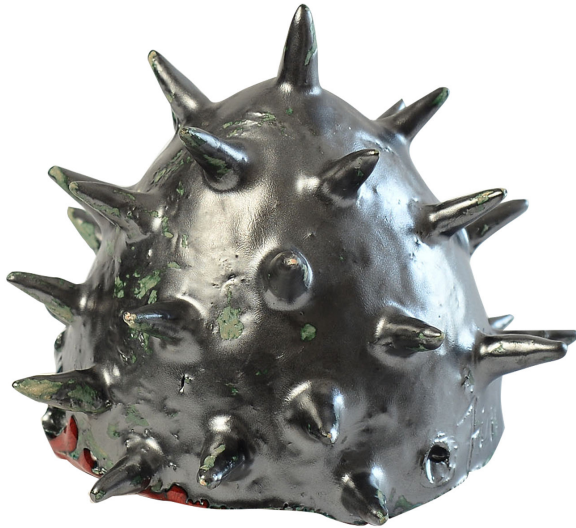

ARTEMEST

HOME DECOR : OTHER DÉCOR : DECORATIVE ART

Wanda Fiscina

MAGMALIA SCULPTURE 2

\$1,640

DESCRIPTION

This unique sculpture from the Magmalia series was hand made from terracotta using the coiling technique and then covered with rich glazes and oxides. Due to its hand-crafted nature, reproductions of this piece will be similar but not identical.

DETAILS & DIMENSIONS

- Material: Ceramics
- Dimensions (in): 7.1 x 8.3 x 8.3
- Dimensions (cm): 18 x 21 x 21
- Handmade In Italy