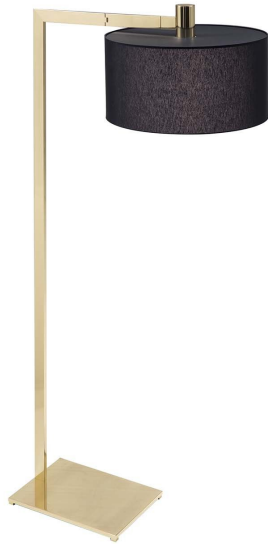

ARTEMEST

LIGHTING : FLOOR LAMPS

Nahoor

MAHARI JOY XL BRASS FLOOR LAMP

\$3,950

DESCRIPTION

Part of the Mahari collection, this imposing floor lamp will be particularly suitable for a large contemporary study, a modern living room, or an eclectic entryway. Its structure is minimalist and sophisticated and crafted of brass with a glossy finish. The lightbulb (not included) is an E27 57W. The striking lampshade in elegant black fabric measures 50 cm in diameter and can be made of cotton, silk or linen and in different colors. Customization available. Please ask the Concierge for options and pricing.

DETAILS & DIMENSIONS

- Material: Brass Textiles
- Dimensions (in): W 19.69 x D 29.53 x H 64.49
- Dimensions (cm): W 50 x D 75 x H 163.8
- Handmade In Italy