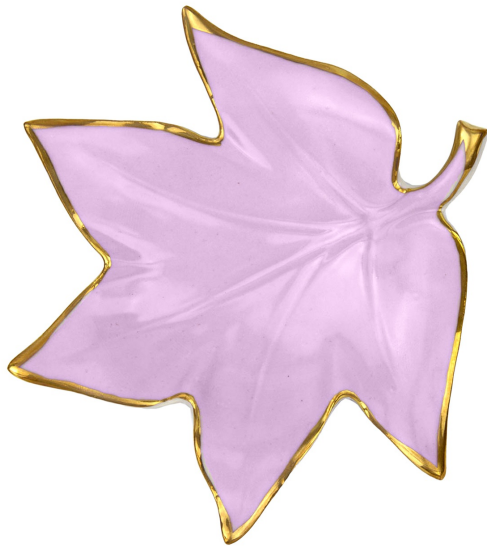

TABLETOP : MORE TABLETOP : TRAYS

*Villari Home Couture*

**MAPLE LEAF - LILAC**

\$100

### DETAILS & DIMENSIONS

- Material: Porcelain
- Dimensions (in): W 5.12 x D 5.12 x H 0.79
- Dimensions (cm): W 13 x D 13 x H 2
- Handmade In Italy