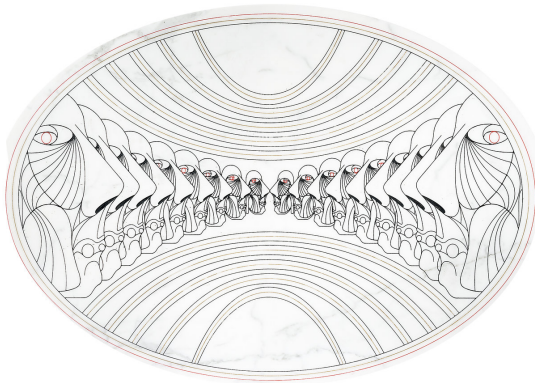

ARTEMEST

TABLETOP : TABLEWARE : SERVEWARE

Editions Milano

MARBLELOUS OVAL I PLATE BY FEDERICO PEPE

\$1,010

DESCRIPTION

This eye-catching oval plate is part of a limited edition of 10 pieces designed by Federico Pepe and characterized by a hand-engraved drawing of a man's profile converging at a vanishing point to create an optical illusion. The dramatic sense of depth and movement is enhanced by the contrast of the thin, black lines over the white marble. A bold statement piece, this plate can be displayed alongside other pieces from the same collection in a minimalist living room or entryway.

DETAILS & DIMENSIONS

- Material: Marble
- Dimensions (in): W 25.59 x D 17.72 x H 0.39
- Dimensions (cm): W 65 x D 45 x H 1
- Handmade In Italy