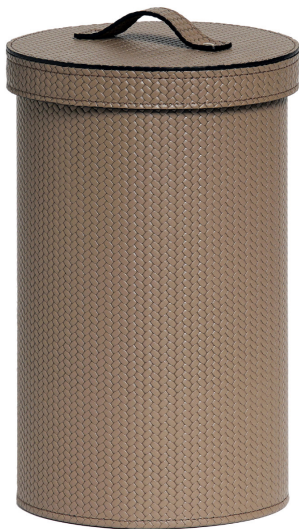

ARTEMEST

HOME DECOR : BASKETS

Pinetti

MEDIUM ROUND LEATHER PAPER BIN

\$440

DESCRIPTION

Sleek and refined, this superb leather paper bin evokes the elegance of clothing baskets from the '30s and '40s. This paper bin boasts a tall, cylindrical silhouette whose wooden frame is upholstered in a highly textured light brown leather. The paper bin has a dainty matching lid with a singular curved handle at the top. This captivating leatherwork paper bin will shine in any decor.

DETAILS & DIMENSIONS

- Material: Wood Leather
- Dimensions (in): W 5.91 x D 5.91 x H 9.84
- Dimensions (cm): W 15 x D 15 x H 25
- Handmade In Italy