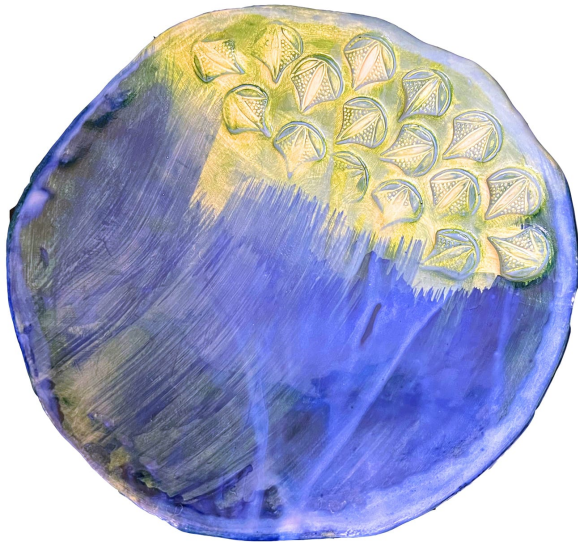

ARTEMEST

HOME DÉCOR : OTHER DÉCOR : DECORATIVE PLATES

Giovanna La Falce

MERCURY DECORATIVE PLATE

\$420

DESCRIPTION

Clay plate entirely made and painted by hand by Giovanna La Falce. It is a unique piece that can still be reproduced in a similar way but never identical. Being hand-molded, a specimen can never be identical to another; in its uniqueness resides its value and its beauty. The product can be replicated in sizes and shapes different from the original and it can be created in all desired colours.

DETAILS & DIMENSIONS

- Material: Clay
- Dimensions (in): W 11.02 x D 11.02 x H 1.18
- Dimensions (cm): W 28 x D 28 x H 3
- Handmade In Italy