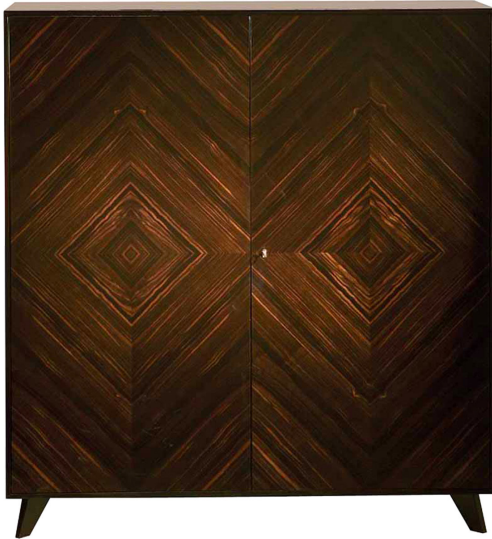

ARTEMEST

FURNITURE

DOM Edizioni

MICHEL TALL CABINET

\$7,090

DESCRIPTION

Part of the Michel series, this tall cabinet is a superb addition to a modern or vintage-inspired decor. An ode to the charm of the '50s style, this piece is distinctive for its geometric silhouette supported by short, slanted legs in ebony with a glossy black lacquer, and characterized by a superb front equipped with two doors elegantly adorned with a diamond-shaped Macassar ebony veneer with a matte finish. Worked by hand, the two front panels are equipped with a key-lock closure. Inside the dark stained interior has two internal shelves.

DETAILS & DIMENSIONS

- Material: Wood, Macassar ebony wood
- Dimensions (in): W 47.24 x D 17.72 x H 51.18
- Dimensions (cm): W 120 x D 45 x H 130
- Handmade In Italy