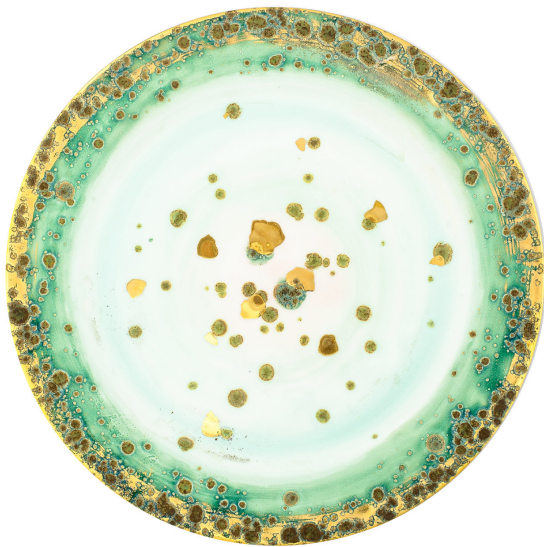

ARTEMEST

TABLETOP : TABLEWARE : CHARGERS

Coralla Maiuri

MICHELANGELO CHARGER

\$375

DESCRIPTION

Part of the Michelangelo collection of porcelain dinnerware, this charger combines the earthy and physical expressiveness of the Renaissance master with the contemporary sensibility of artist Coralla Maiuri to create an eclectic work of art that will make an elegant statement in a modern home. The pale green background of the piece is enriched with a pink central spot and dotted with dark green accents. The irregular gold leaf rim creates a dynamic effect, evocative of the sculptor's unfinished work.

DETAILS & DIMENSIONS

- Material: Porcelain Gold leaf
- Dimensions (in): W 12.20 x D 12.20 x H 1.18
- Dimensions (cm): W 31 x D 31 x H 3
- Handmade In Italy