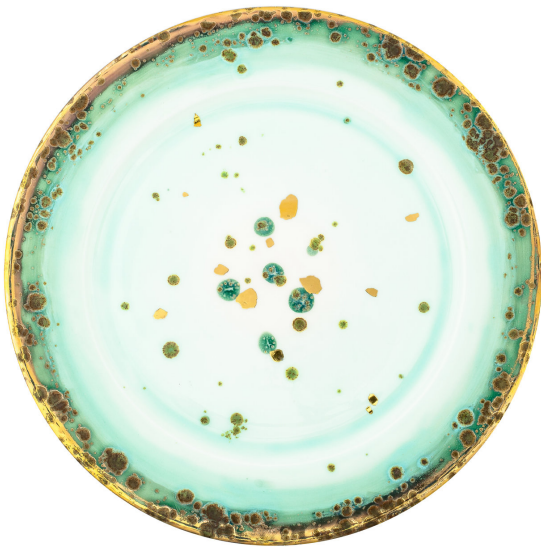

ARTEMEST

TABLETOP : TABLEWARE : SERVEWARE

Coralla Maiuri

MICHELANGELO LARGE SERVING PLATE

\$620

DESCRIPTION

This large serving plate is a one-of-a-kind object of functional decor crafted entirely by hand of fine porcelain. Its eclectic decoration will enliven a modern decor, thanks to its exquisite use of earthy colors and elegant finishes. Inspired by the grandiose works of art of the Renaissance and Baroque eras, particularly the art of Michelangelo, this elegant piece combines a gold leaf-decorated rim that encloses a green and dark-green decoration dotted by yellow and brown spots for a dynamic effect.

DETAILS & DIMENSIONS

- Material: Porcelain Gold leaf
- Dimensions (in): W 14.17 x D 14.17 x H 1.18
- Dimensions (cm): W 36 x D 36 x H 3
- Handmade In Italy