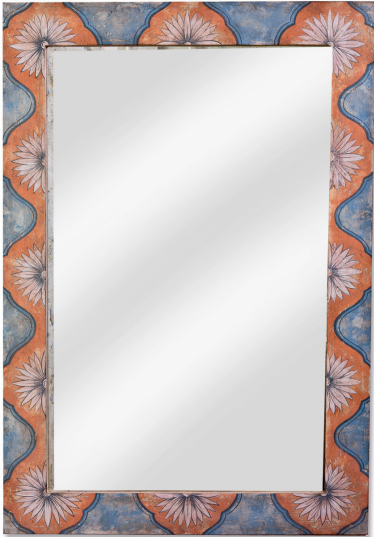

ARTEMEST

HOME DECOR : MIRRORS : WALL MIRRORS

Porte Italia

MICHELANGELO MIRROR

\$2,520

DESCRIPTION

Breathtaking in its simplicity, this large Venetian style mirror is crafted of wood and showcases a hand painted decoration of white flowers in a contoured, orange frame that stand out on a soft sky-blue background. A truly unique and elegant piece, the antiqued finish evokes the original charm of 18th century styles while maintaining a modern look. This interesting combination makes a great statement in an entryway, living room or bedroom. Size, color and motif can be personalized upon request and the mirror can be offered also in antiqued finish.

DETAILS & DIMENSIONS

- Material: Wood Mirrored glass
- Dimensions (in): W 34.25 x D 2.36 x H 51.18
- Dimensions (cm): W 87 x D 6 x H 130
- Handmade In Italy