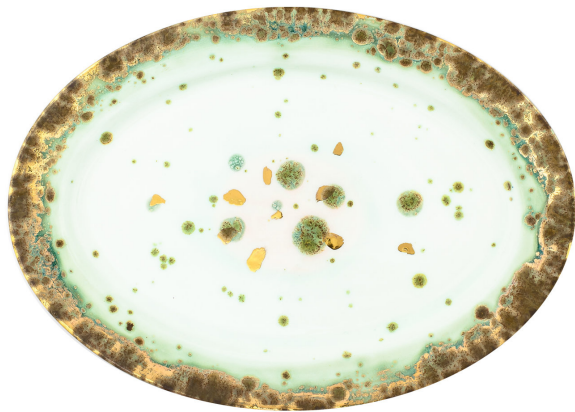

ARTEMEST

TABLETOP : TABLEWARE : SERVEWARE

Coralla Maiuri

MICHELANGELO OVAL PLATE

\$485

DESCRIPTION

Part of the Michelangelo collection, first introduced at Milan Design Week 2018, this oval plate is a stunning addition to an eclectic or modern home, where it can be showcased alone as a striking centerpiece or used to serve food during dinners, accompanied with the other items in the same series. Its elegant shape was crafted of porcelain and entirely made and decorated by hand. An elegant gold leaf-adorned rim adds a warm glow to the piece, while its pale green background is dotted with yellow, dark green and brown spots.

DETAILS & DIMENSIONS

- Material: Porcelain Gold leaf
- Dimensions (in): W 14.17 x D 9.45 x H 1.18
- Dimensions (cm): W 36 x D 24 x H 3
- Handmade In Italy