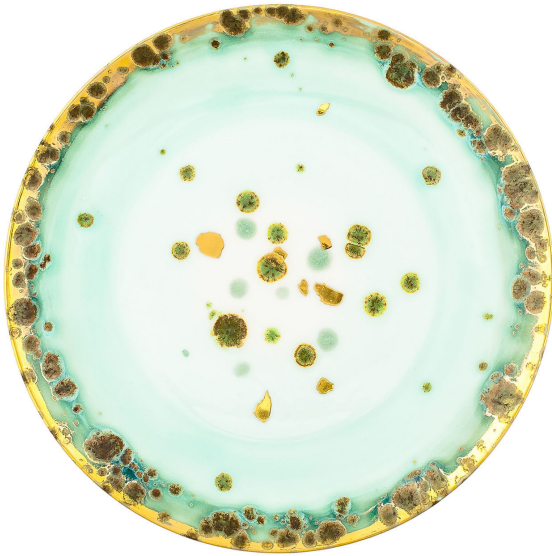

ARTEMEST

TABLETOP : TABLEWARE : DESSERT PLATES

Coralla Maiuri

MICHELANGELO SET OF 2 DESSERT PLATES

\$505

DESCRIPTION

Named after the master of the Italian Renaissance, this captivating set of two dessert plates in fine porcelain was freely hand-decorated with prized gold leaf accents. The plates' rims are accented with 24K gold leaf, its shimmering power veiled by the presence of spots in dark hues paired with softly sprinkled blotches in yellow, gold, and green adorning the pale-turquoise backdrop. Slight differences from the pictured item are to be expected and cherished.

DETAILS & DIMENSIONS

- Material: Ceramics
- Dimensions (in): W 8.66 x D 0.39 x H 0.79
- Dimensions (cm): W 22 x D 1 x H 2
- Handmade In Italy