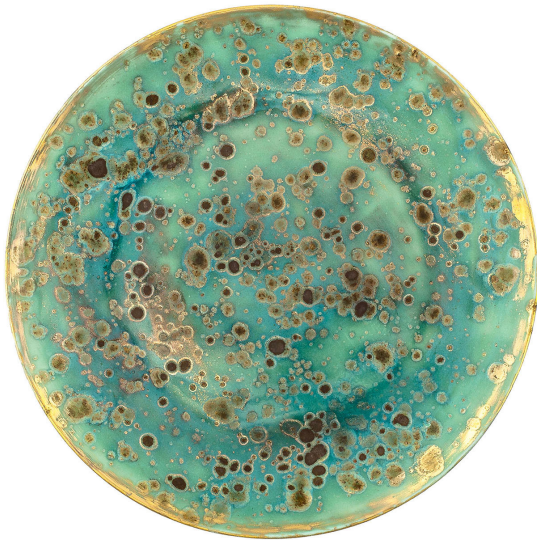

ARTEMEST

TABLETOP : TABLEWARE : DESSERT PLATES

Coralla Maiuri

MICHELANGELO SET OF 2 GREEN DESSERT PLATES

\$550

DESCRIPTION

Sophisticated and modern, this set of two dessert plates is a modern take on the earthy dynamism characterizing Michelangelo's artworks. Fashioned of fine porcelain, the plates feature a background that is hand-painted in dappled green and mottled with golden splotches throughout the surface. The 24K gold leaf rim flaunts an irregular profile, alluding to the unfinished nature of some masterpieces made by the namesake sculptor. Luxe and unique, the set is not microwave safe.

DETAILS & DIMENSIONS

- Material: Ceramics
- Dimensions (in): W 8.66 x D 8.66 x H 0.79
- Dimensions (cm): W 22 x D 22 x H 2
- Handmade In Italy