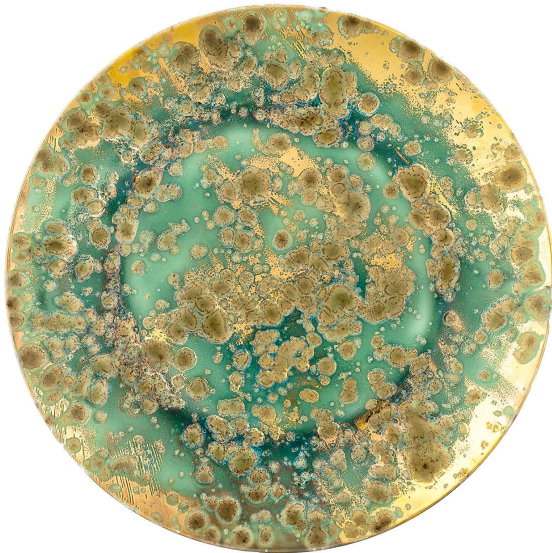

# ARTEMEST

TABLETOP : PLATES : SOUP PLATES

## *Coralla Maiuri*

MICHELANGELO SET OF 2 SOUP PLATES

\$550

### DESCRIPTION

The signature earthy dynamism characterizing Michelangelo's artworks, both finished and unfinished, was borrowed by Coralla Maiuri and reinterpreted in a modern key to craft this set of two soup plates. Fashioned of fine porcelain, the plates feature a background that is hand-painted in green dabs and luxurious golden specks (24K gold leaf) all over the rim. Not microwave safe.

### DETAILS & DIMENSIONS

- Material: Ceramics
- Dimensions (in): W 8.66 x D 8.66 x H 1.57
- Dimensions (cm): W 22 x D 22 x H 4
- Handmade In Italy