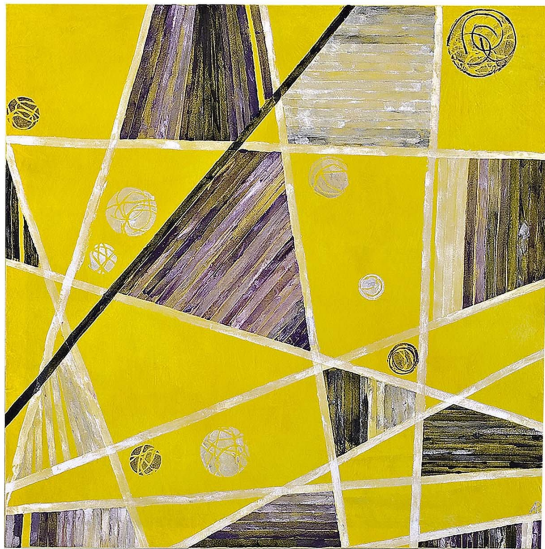

ARTEMEST

HOME DECOR : WALL & FLOOR DÉCOR : WALL DÉCOR

Anna Paola Cibin

MIKADO TAPESTRY

\$9,360

DESCRIPTION

An exquisite piece of refined sophistication, this tapestry is superbly crafted and painted by hand using techniques inspired by old Venetian tapestry tradition and natural materials. It features a silk velvet canvas assembled on a wooden frame, and decorated with a black and white geometric composition of lines, triangles, and circles on a yellow background.

DETAILS & DIMENSIONS

- Material: Textiles Wood
- Dimensions (in): W 49.21 x D 1.97 x H 49.21
- Dimensions (cm): W 125 x D 5 x H 125
- Handmade In Italy