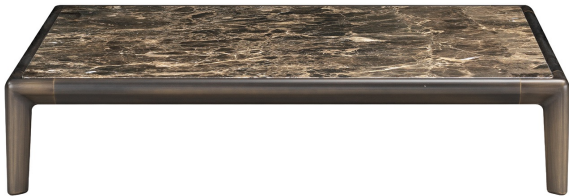

ARTEMEST

FURNITURE : TABLES : COFFEE TABLES

Ghidini 1961

MILO DARK EMPERADOR COFFEE TABLE BY STEFANO GIOVANNONI

\$4,475

DESCRIPTION

Best paired with the plush modern sofa from the Ghidini catalog for a refined, coherent designer look, this rectangular coffee table is distinguished by a sleek structure ennobled by the presence of a prized tabletop in Dark Emperador marble, stunning in its singular nature. It will be a precious background for books, centerpieces, or trays when serving a cup of coffee or tea in an elegant, chilled way.

DETAILS & DIMENSIONS

- Material: Marble
- Dimensions (in): W 33.46 x D 40.55 x H 8.46
- Dimensions (cm): W 85 x D 103 x H 21.5
- Handmade In Italy