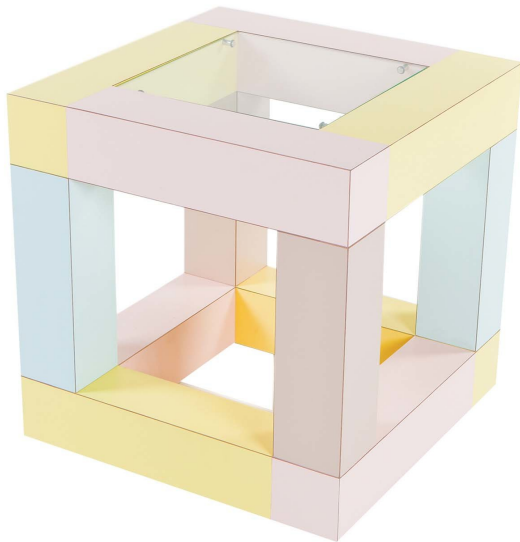

FURNITURE : TABLES : SIDE TABLES

Memphis

MIMOSA SIDE TABLE BY ETTORE SOTTASS - MEMPHIS MILANO

\$2,630

DESCRIPTION

The delicate pastel color of this side table strikingly contrasts with its rigorous geometry, creating an alluring piece that will decorate with unique charm a contemporary interior. Designed by Ettore Sottsass in 1984, this table is crafted of plastic laminate in thick, square-section elements boasting pale blue, yellow, and pink, and enclosing at the top a square glass top. This eye-catching piece will be ideal for supporting and displaying small objects next to an eclectic sofa or armchair.

DETAILS & DIMENSIONS

- Material: Plastic, Glass
- Dimensions (in): W 16.54 x D 16.54 x H 16.54
- Dimensions (cm): W 42 x D 42 x H 42
- Handmade In Italy