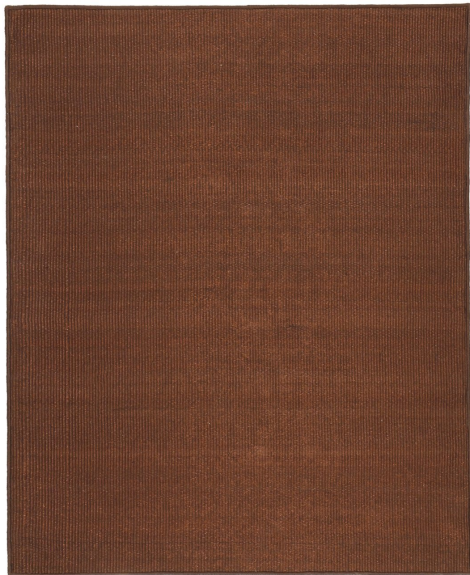

# ARTEMEST

HOME DÉCOR : WALL & FLOOR DÉCOR : RUGS & CARPETS

*Alberto Levi*

## MOCHA COPPER HAND WOVEN RUG

\$7,790

### DESCRIPTION

This exquisitely hand-crafted rug is part of the Heavy Metal rug collection which is characterized by its mixture of vegetal fibers with metallic strands, specifically copper strands in this case. This unique combination produces striking three dimensional textures with an inviting feel. The contrast between the translucency of the metals and the opaque natural fibers give this piece a truly mesmerizing appeal. The monochromatic palette is subtly punctuated by the metallic thread and the simple pattern highlights the materials and the exceptional weaving.

### DETAILS & DIMENSIONS

- Material: Fucraea tree fibers, Copper strands
- Dimensions (in): W 78.74 x D 95.28 x H 0.39
- Dimensions (cm): W 200 x D 242 x H 1
-