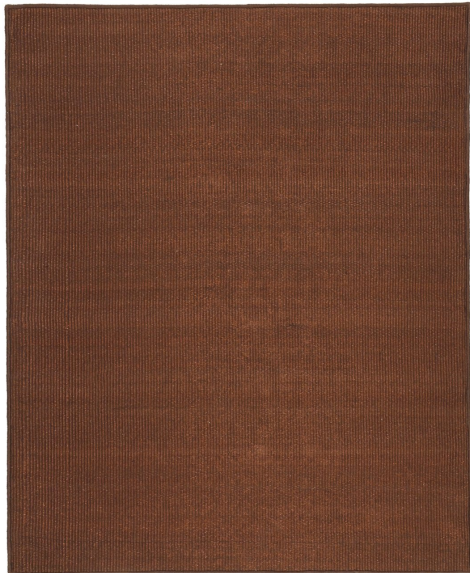

ARTEMEST

HOME DECOR

Alberto Levi

MOCHA COPPER HAND WOVEN RUG

\$6,490

DESCRIPTION

This exquisitely hand-crafted rug is part of the Heavy Metal rug collection which is characterized by its mixture of vegetal fibers with metallic strands, specifically copper strands in this case. This unique combination produces striking three dimensional textures with an inviting feel. The contrast between the translucency of the metals and the opaque natural fibers give this piece a truly mesmerizing appeal. The monochromatic palette is subtly punctuated by the metallic thread and the simple pattern highlights the materials and the exceptional weaving.

DETAILS & DIMENSIONS

- Material: Fucraea tree fibers, Copper strands
- Dimensions (in): W 78.74 x D 95.28 x H 0.39
- Dimensions (cm): W 200 x D 242 x H 1
-