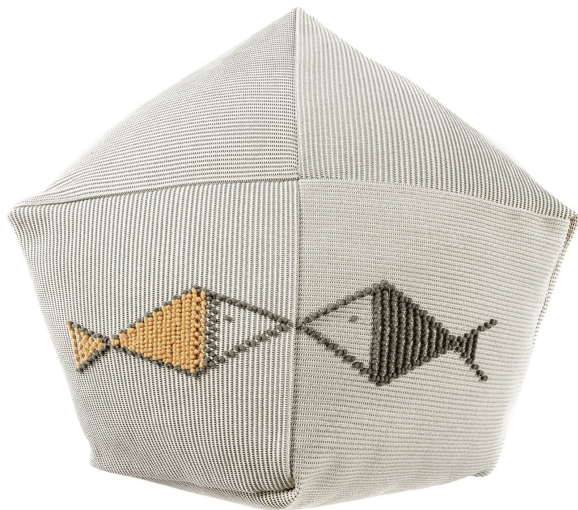

# ARTEMEST

FURNITURE : SEATING : OTTOMANS & POUFS

*Mariantonia Urru*

## MODDI SEAT

\$1,080

### DESCRIPTION

The Moddi seat is a product with a minimalist design integrating the traditions of Sardinian Textiles. The deconstructed shapes merge with their soft round surface. Its structure indicated only by its clean seams where the fine textiles were cut and joined. \n

### DETAILS & DIMENSIONS

- Material: Textiles
- Dimensions (in): W 39.37 x D 39.37 x H 15.75
- Dimensions (cm): W 100 x D 100 x H 40
- Handmade In Italy