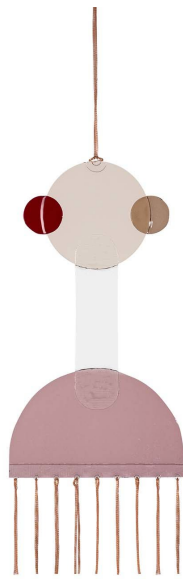

ARTEMEST

HOME DECOR : OTHER DÉCOR : DECORATIVE ART

Serena Confalonieri

MOJO ARTISIANAL GLASS AND COPPER AMULET

\$790

DESCRIPTION

This unique Serena Confalonieri glass fusion and metal amulet speaks of love through black magic symbolism. The object is in the form of a voodoo doll, in pink, transparent and earthy colours, and has steel chain decorations. Although seemingly fragile, the piece is extremely resistant, symbolising the strength of love.

DETAILS & DIMENSIONS

- Material: Glass copper
- Dimensions (in): W 10.24 x D 18.90 x H 0.39
- Dimensions (cm): W 26 x D 48 x H 1
- Handmade In Italy