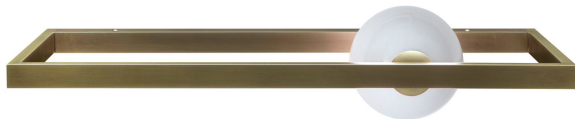

### DESCRIPTION

This striking wall lamp features a mouth-blown Murano glass white sphere. The elegant geometry of the metal structure is available with burnished natural brass, polished black nickel, polished gold or matte black nickel finish. The wiring is 1x5W G9 LED 350lm 2700K. Bulbs excluded. Contract and commercial certifications available upon request.

### DETAILS & DIMENSIONS

- Material: Murano glass, Metal
- Dimensions (in): 27.6 x 10.4 x 5,9
- Dimensions (cm): 70 x 26,5 x 15
- Handmade In Italy