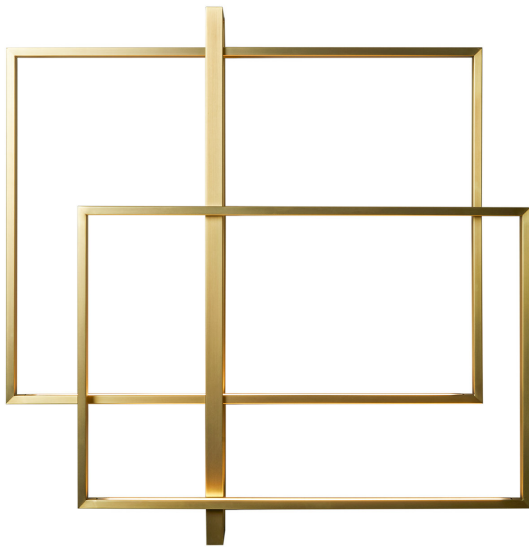

ARTEMEST

LIGHTING : SCONCES & WALL LAMPS

VeniceM

MONDRIAN LED DOUBLE WALL LAMP

\$9,070

DESCRIPTION

Inspired by the iconic geometries by 20th-century Dutch painter Piet Mondrian, this captivating wall lamp is composed of two overlapped rectangles held together with a vertical bar. Fashioned of metal, it is finished in a light burnished brass tone. Supporting an LED strip of 20W, 24V, 1280lm, 2700°K, and CRI85, this piece is dimmable with UL wiring, please ask the Concierge for pricing and details.

DETAILS & DIMENSIONS

- Material: Brass
- Dimensions (in): W 38.19 x D 6.30 x H 35.43
- Dimensions (cm): W 97 x D 16 x H 90
- Handmade In Italy