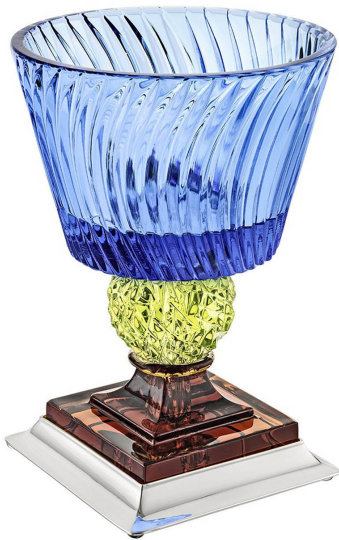

ARTEMEST

HOME DECOR

Baldi Home Jewels

MONICA GOBLET IN BLUE, YELLOW AND AMBER

\$1,650

DESCRIPTION

Part of the Joy Crystal collection of fine crystals, this colorful goblet gives concrete shape to happiness and will bring a touch of refined playfulness to the table thanks to its vivid and contrasting hues of pale blue, yellow and amber. This exquisite piece was executed using the finest crystal worked with traditional techniques. The use of colors and pure geometrical shapes give it a contemporary look suitable for any decor.

DETAILS & DIMENSIONS

- Material: Crystal
- Dimensions (in): W 5.91 x D 5.91 x H 8.66
- Dimensions (cm): W 15 x D 15 x H 22
- Handmade In Italy