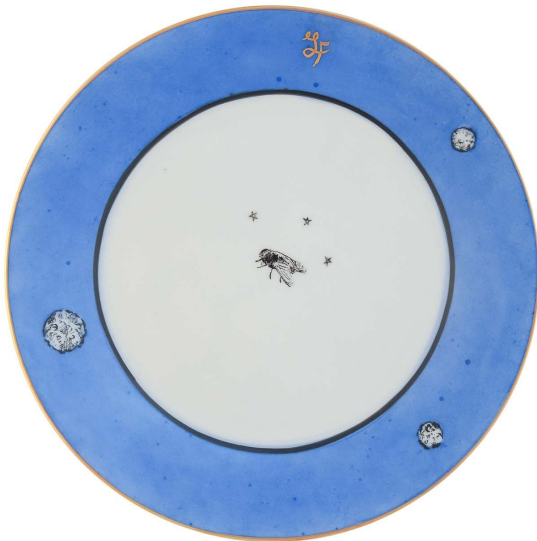

ARTEMEST

TABLETOP : TABLEWARE : PLATES

Lithian Ricci

MUSCA DINNER PLATE

\$230

DESCRIPTION

This exquisite dinner porcelain plate is part of the hand-painted "Firmament" collection. The artist creates different patterns from the sky constellations using a "delineo" technique and a blue and gold painted rim. Entirely handmade in Italy, this porcelain plate is an elegant addition to a dining table.

DETAILS & DIMENSIONS

- Material: Porcelain
- Dimensions (in): W 10.63 x D 10.63 x H 1.18
- Dimensions (cm): W 27 x D 27 x H 3
- Handmade In Italy