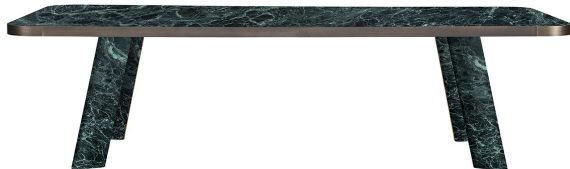

# ARTEMEST

FURNITURE : TABLES : DINING TABLES

*Ghidini 1961*

**NATIVE VERDE ALPI RECTANGULAR DINING TABLE BY STEFANO GIOVANNONI**

\$20,555

## DESCRIPTION

The spontaneous beauty of marble meets the cool charm of metallic finishes in this stupefying dining table designed by Stefano Giovannoni. Stately, slanted legs sustain the rectangular tabletop marked by smoothed corners, both crafted of vibrant green Alpi marble, enchanting with its intricate light tracery emerging from a deep-green backdrop. A metallic gray band envelops the tabletop's perimeter for a final twist.

## DETAILS & DIMENSIONS

- Material: Marble
- Dimensions (in): W 94.49 x D 47.24 x H 29.53
- Dimensions (cm): W 240 x D 120 x H 75
- Handmade In Italy