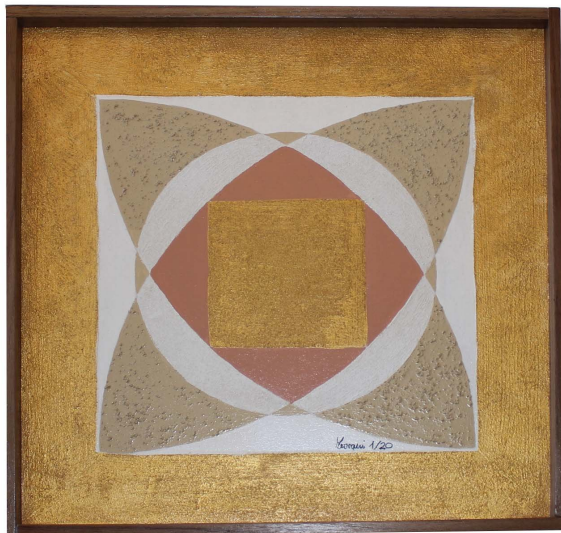

ARTEMEST

TABLETOP : MORE TABLETOP : TRAYS

Meccani Design

NATURA TRAY

\$910

DESCRIPTION

Merging aesthetics and functionality, this walnut tray will be stunning decorative accent a living and dining room interior alike. Crafted and painted by hand using water-based, non-toxic paint, the Byzantine-inspired motif featured on this square tray combines overlapping, geometric shapes in gold, white, red, and gray on a gold background. Part of a limited edition of 20 pieces, this piece fits perfectly on a dining or coffee table as a centerpiece or as a tray for serving tea, transforming any interior with timeless elegance.

DETAILS & DIMENSIONS

- Material: Walnut wood
- Dimensions (in): W 14.57 x D 14.57 x H 1.77
- Dimensions (cm): W 37 x D 37 x H 4.5
- Handmade In Italy