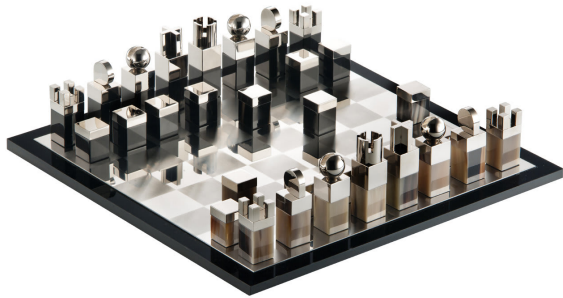

ARTEMEST

LIFESTYLE : LEISURE : GAMES

Arcahorn

NELSON CHESS SET BY A. ANDREUCCI

\$8,060

DESCRIPTION

Designed by A. Andreucci, the spectacular board of this dynamic Nelson Chess Set has been crafted in mirrored glass and polished black lacquered wood and measures 40 x 40 cm. Perfectly complimenting the board are the stunning chess pieces made from horn and palladium-plated brass. The set adds class and style to any formal sitting area.

DETAILS & DIMENSIONS

- Material: Mirrored Glass Wood
- Horn
- Palladium Plated Brass
- Dimensions (in): W 15.75 x D 15.75 x H 2.76
- Dimensions (cm): W 40 x D 40 x H 7
- Handmade In Italy