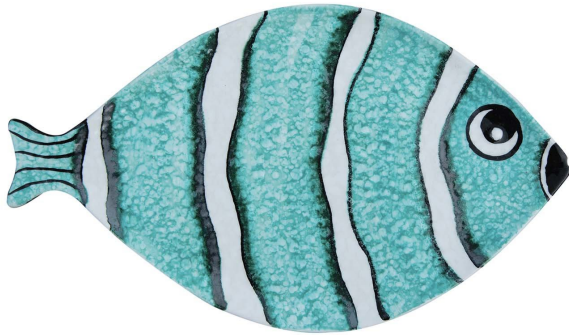

ARTEMEST

TABLETOP : MORE TABLETOP : TRAYS

Ceramiche Edelweiss

NEMO AQUAMARINE TRAY

\$120

DESCRIPTION

This fish-shaped tray made of textured ceramic and hand-painted in bright aquamarine with black and white stripes will light up a dinner table as a centerpiece or festive addition for serving appetizers at a summer soiree. The piece works well with any other from the Nemo Collection.

DETAILS & DIMENSIONS

- Material: Ceramics
- Dimensions (in): W 18.50 x D 11.02 x H 0.79
- Dimensions (cm): W 47 x D 28 x H 2
- Handmade In Italy