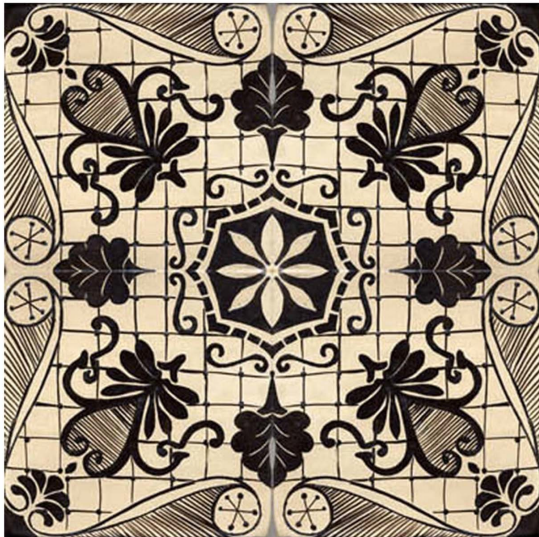

ARTEMEST

HOME DECOR : WALL & FLOOR DÉCOR : TILES

Studio Le Nid

NERO LAVA SET OF 4 TILES #1

\$145

DESCRIPTION

From the Natura Collection boasting natural motifs, this tile will make a dramatic mural or pavement in an entryway, powder room, or bathroom in a rustic home. Entirely handpainted and glazed, these tiles feature an intricate design revealed in four tiles. The design features frond-like motifs set on an ivory background with a sinuous black frame. The underlaid grid adds a touch of visual linearity that enhances the artistry of the piece. Crafted from terracotta mixed with ground volcanic stone, these tiles must be applied without grouting to ensure design continuity.

DETAILS & DIMENSIONS

- Material: Ceramics
- Dimensions (in): W 7.87 x D 7.87 x H 0.71
- Dimensions (cm): W 20 x D 20 x H 1.8
- Handmade In Italy