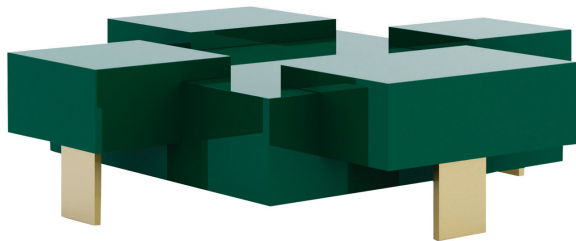

# ARTEMEST

FURNITURE : TABLES : COFFEE TABLES

*Inedito*

**NEW MARK COFFEE TABLE BY GIANNELLA VENTURA**

**\$11,545**

## DESCRIPTION

Suitable as both a coffee and side table, this one-off piece boasts a dynamic wooden silhouette comprised of five surfaces highlighted by the glossy forest green lacquer. Complemented by four thin, brass-finished metal sheet, this coffee table will imbue any room with its sophisticated allure. The top is available in other colors and can be hand decorated upon request, please ask the Concierge for details.

## DETAILS & DIMENSIONS

- Material: Wood Metal
- Dimensions (in): W 57.09 x D 57.09 x H 15.75
- Dimensions (cm): W 145 x D 145 x H 40
- Handmade In Italy