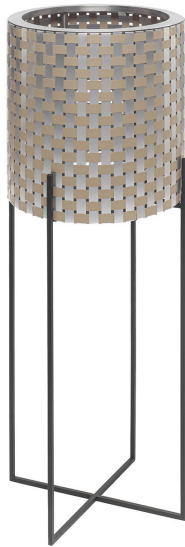

ARTEMEST

HOME DECOR : ALL VASES : CACHEPOTS & VASE HOLDERS

Inthegarden

NEXUM OPTICAL 80 GOLD PLANT STAND

\$2,440

DESCRIPTION

Striking in any room, this fascinating cylindrical plant holder has an exclusive, hand-made Spot covering distinguished by interwoven pattern of gold champagne and natural finished aluminum sheets. The black-painted iron structure (H 80cm) with an X-shaped base, gives it a sense of stability, while its minimalist design adds a sophisticated look. It is available in three sizes, please ask the Concierge for details.

DETAILS & DIMENSIONS

- Material: Steel Iron Aluminum
- Dimensions (in): W 17.32 x D 17.32 x H 43.70
- Dimensions (cm): W 44 x D 44 x H 111
- Handmade In Italy