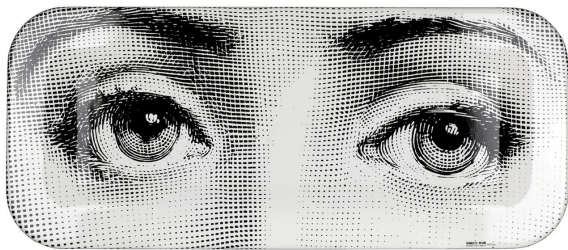

# ARTEMEST

TABLETOP : MORE TABLETOP : TRAYS

*Fornasetti*

**OCCHI TRAY**

\$870

## DESCRIPTION

An exquisite objet d'art of vintage flair, this splendid tray depicts a black and white pop art print of opera singer Lina Cavalieri's hypnotic eyes. The rectangular silhouette with round edges is superbly handcrafted of wood by Fornasetti's master artisans.

## DETAILS & DIMENSIONS

- Material: Wood
- Dimensions (in): W 9.84 x D 23.62 x H 0.79
- Dimensions (cm): W 25 x D 60 x H 2
- Handmade In Italy