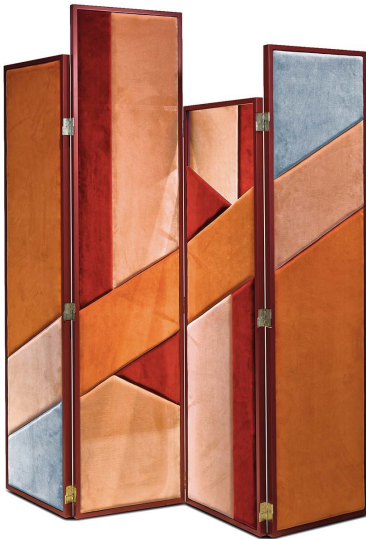

ARTEMEST

FURNITURE : OTHER FURNITURE : ROOM DIVIDERS

Chiara Provasi

OMBRA SCREEN

\$7,320

DESCRIPTION

An exercise in visual harmony and artistic sensibility, this decorative wooden screen will transform any interior with its dynamic character. The rectangular silhouette features four panels (50 cm long each) of varying heights upholstered in velvet with sections and colors that form an abstract design in the tones of orange, pink, red, and cerulean blue. Fitted with hinges to adjust the panels in the desired conformation, this alluring screen can be used as a room divider or textural focal point in a mid-century decor. It can be customized upon request, please contact the Concierge.

DETAILS & DIMENSIONS

- Material: Wood Textiles
- Dimensions (in): W 78.74 x D 1.97 x H 82.68
- Dimensions (cm): W 200 x D 5 x H 210
- Handmade In Italy