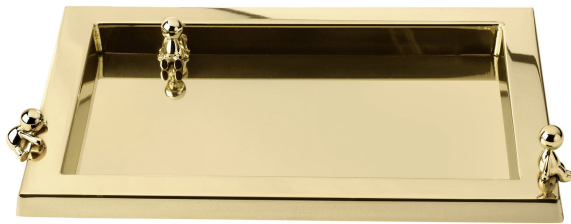

ARTEMEST

TABLETOP

Ghidini 1961

OMINI TRAY IN POLISHED BRASS BY STEFANO GIOVANNONI

\$990

DESCRIPTION

In this stainless steel tray by Stefano Giovannoni, part of the Omini series, tiny men animate the minimalist design of this object, evoking the contradictions between human beings and objects.

DETAILS & DIMENSIONS

- Material: Stainless steel
- Dimensions (in): 16.54 x 11.81 x 3.15
- Dimensions (cm): 42 x 30 x 8
- Handmade In Italy