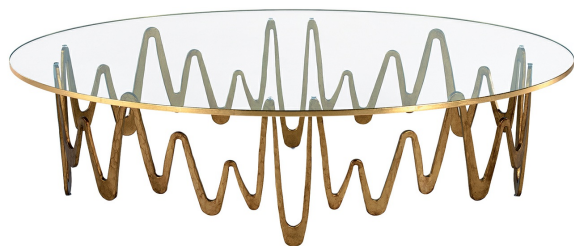

ARTEMEST

FURNITURE : TABLES : COFFEE TABLES

Sicis

ONDINE COFFE TABLE

\$12,080

DESCRIPTION

A continuous movement, as ever-going as the tides, a slow and recurring wave. The beaten metal and its flow of ups and downs create a sculpture that is inspired by Arman's early works.

DETAILS & DIMENSIONS

- Material: Metal
- Dimensions (in): W 55.12 x D 31.50 x H 15.35
- Dimensions (cm): W 140 x D 80 x H 39
- Handmade In Italy